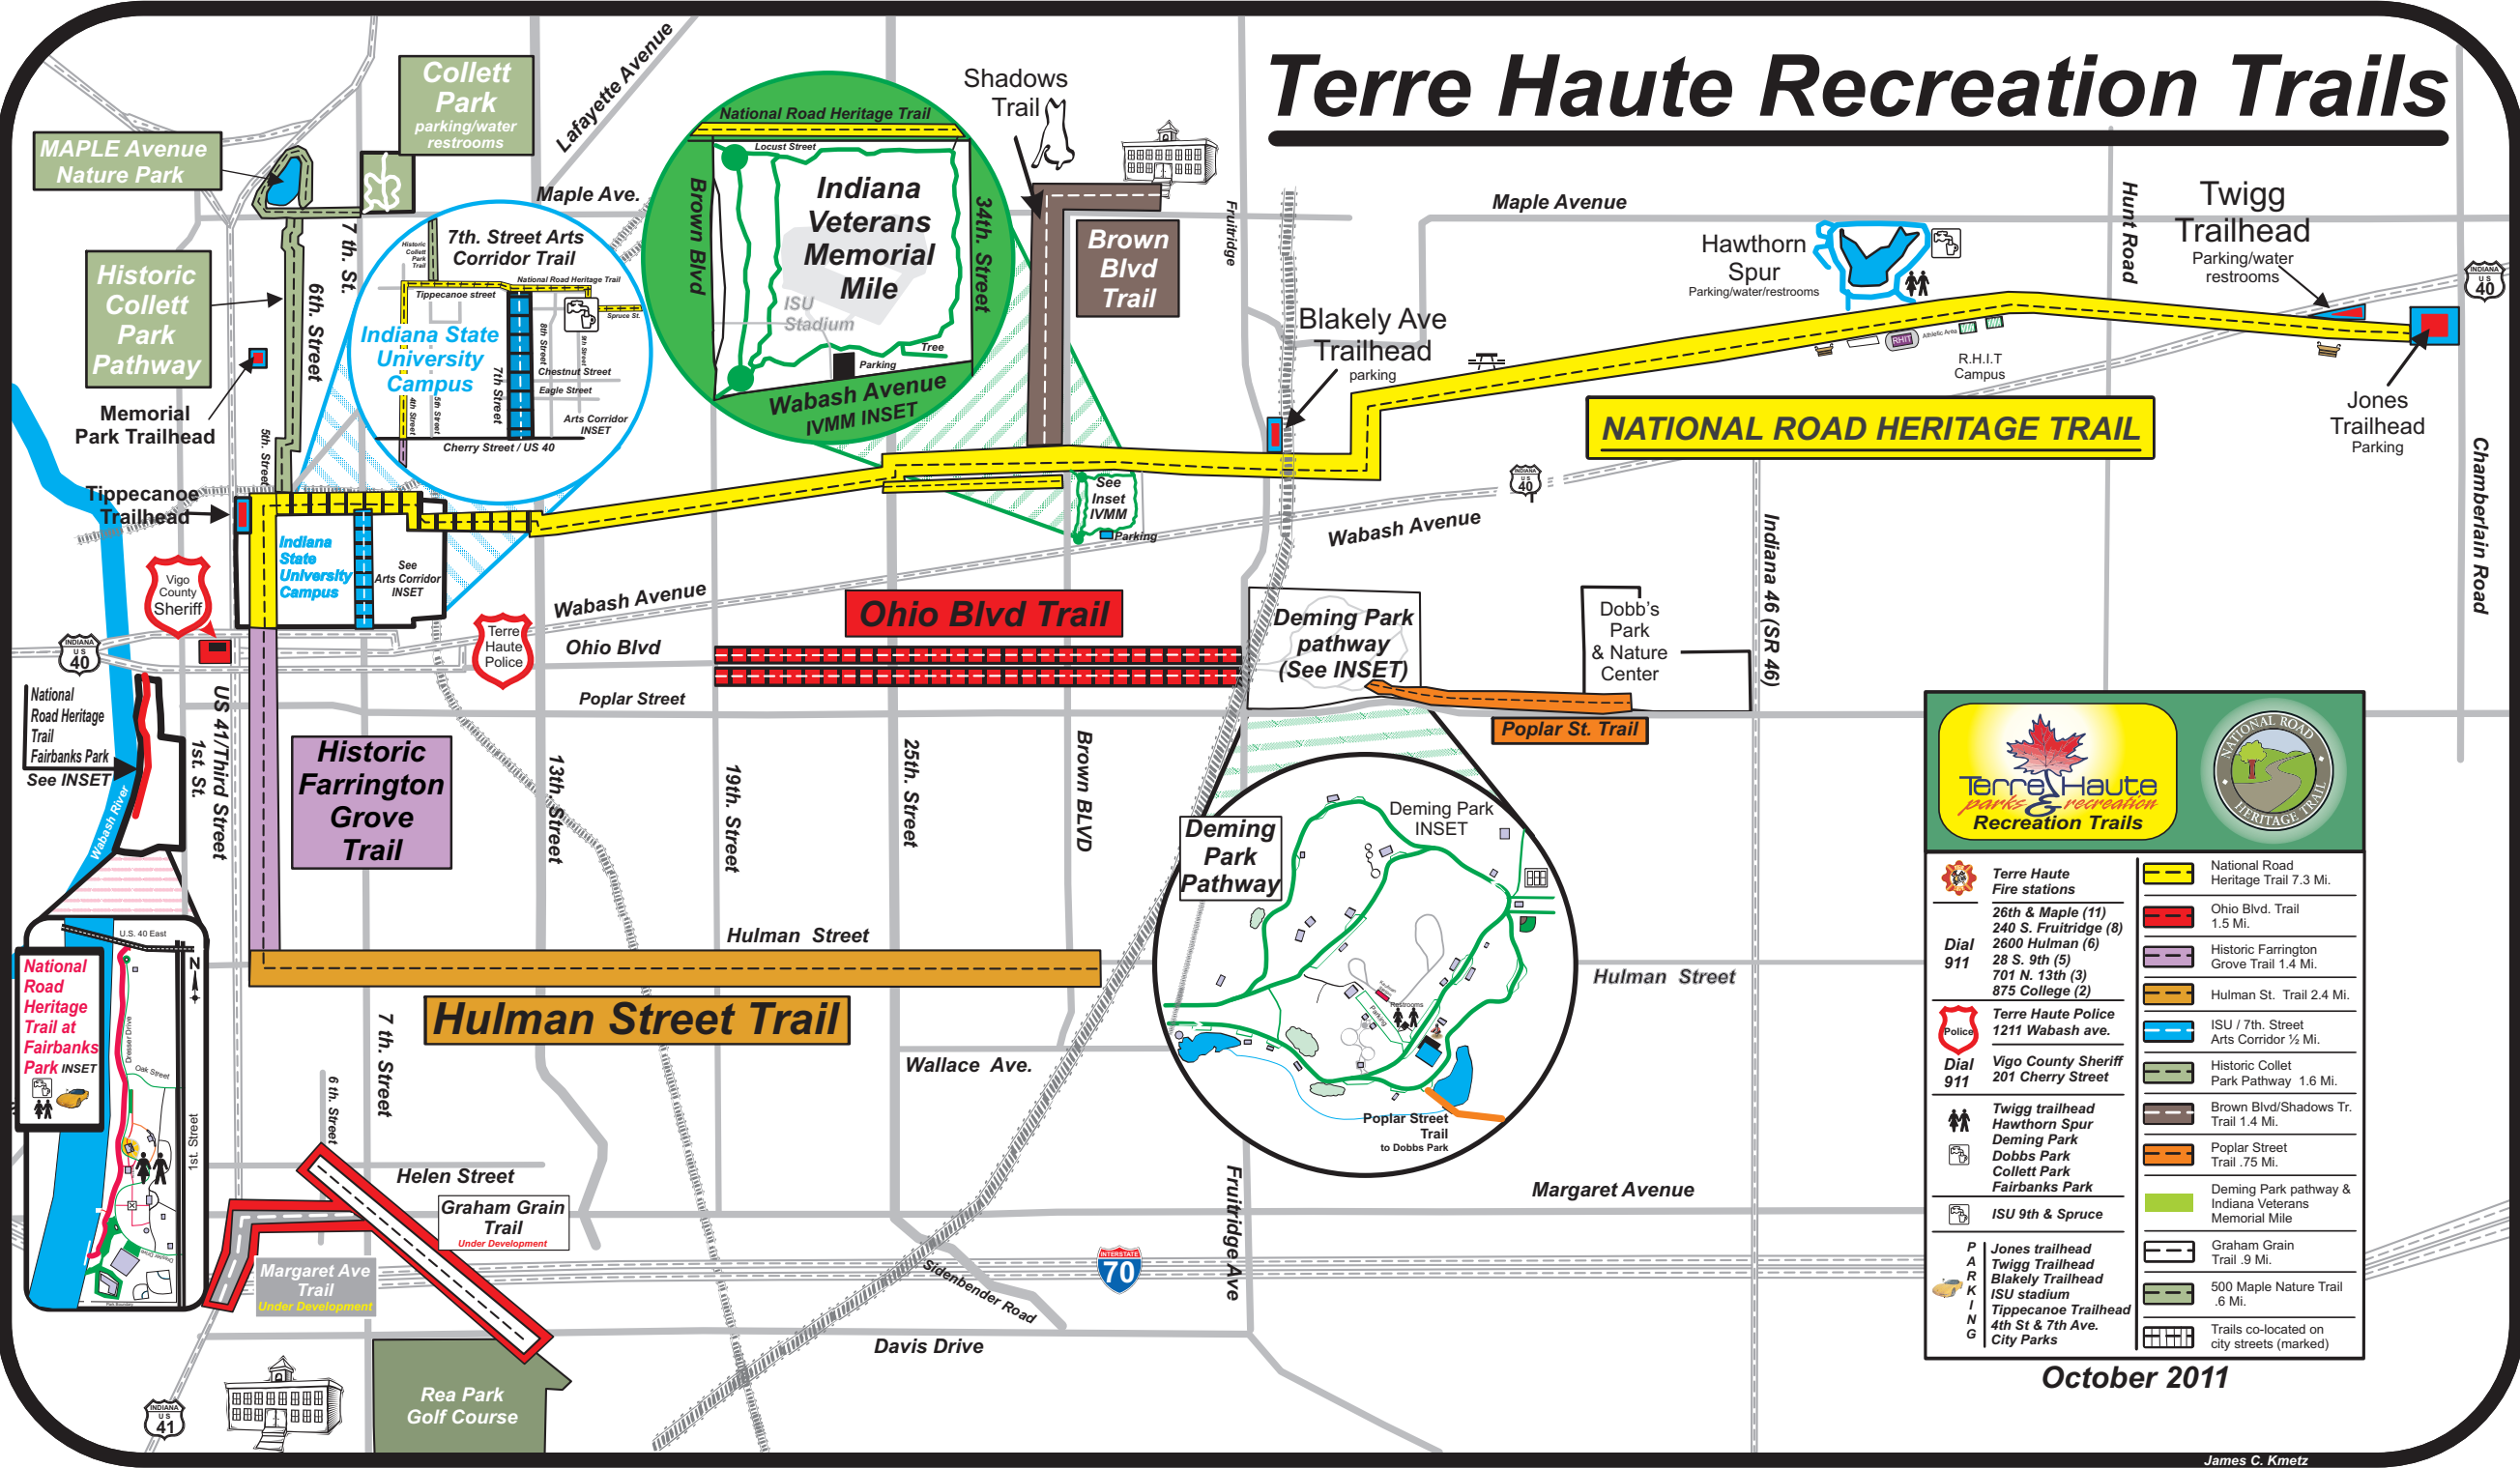

Terre Haute Recreation Trails

	Terre Haute Fire stations 26th & Maple (11) 240 S. Fruitridge (8) 2600 Hulman (6) 28 S. 9th (5) 701 N. 13th (3) 875 College (2)		National Road Heritage Trail 7.3 Mi.
Dial 911	Terre Haute Police 1211 Wabash ave.		Ohio Blvd. Trail 1.5 Mi.
Dial 911	Vigo County Sheriff 201 Cherry Street		Historic Farrington Grove Trail 1.4 Mi.
	Twigg trailhead Hawthorn Spur Deming Park Dobbs Park Collett Park Fairbanks Park ISU 9th & Spruce		Hulman St. Trail 2.4 Mi.
	Jones trailhead Twigg Trailhead Blakely Trailhead ISU stadium Tippecanoe Trailhead 4th St & 7th Ave. City Parks		ISU / 7th. Street Arts Corridor ½ Mi.
P			Historic Collett Park Pathway 1.6 Mi.
A			Brown Blvd/Shadows Tr. Trail 1.4 Mi.
R			Poplar Street Trail .75 Mi.
K			Deming Park pathway & Indiana Veterans Memorial Mile
I			Graham Grain Trail .9 Mi.
N			500 Maple Nature Trail .6 Mi.
G			Trails co-located on city streets (marked)